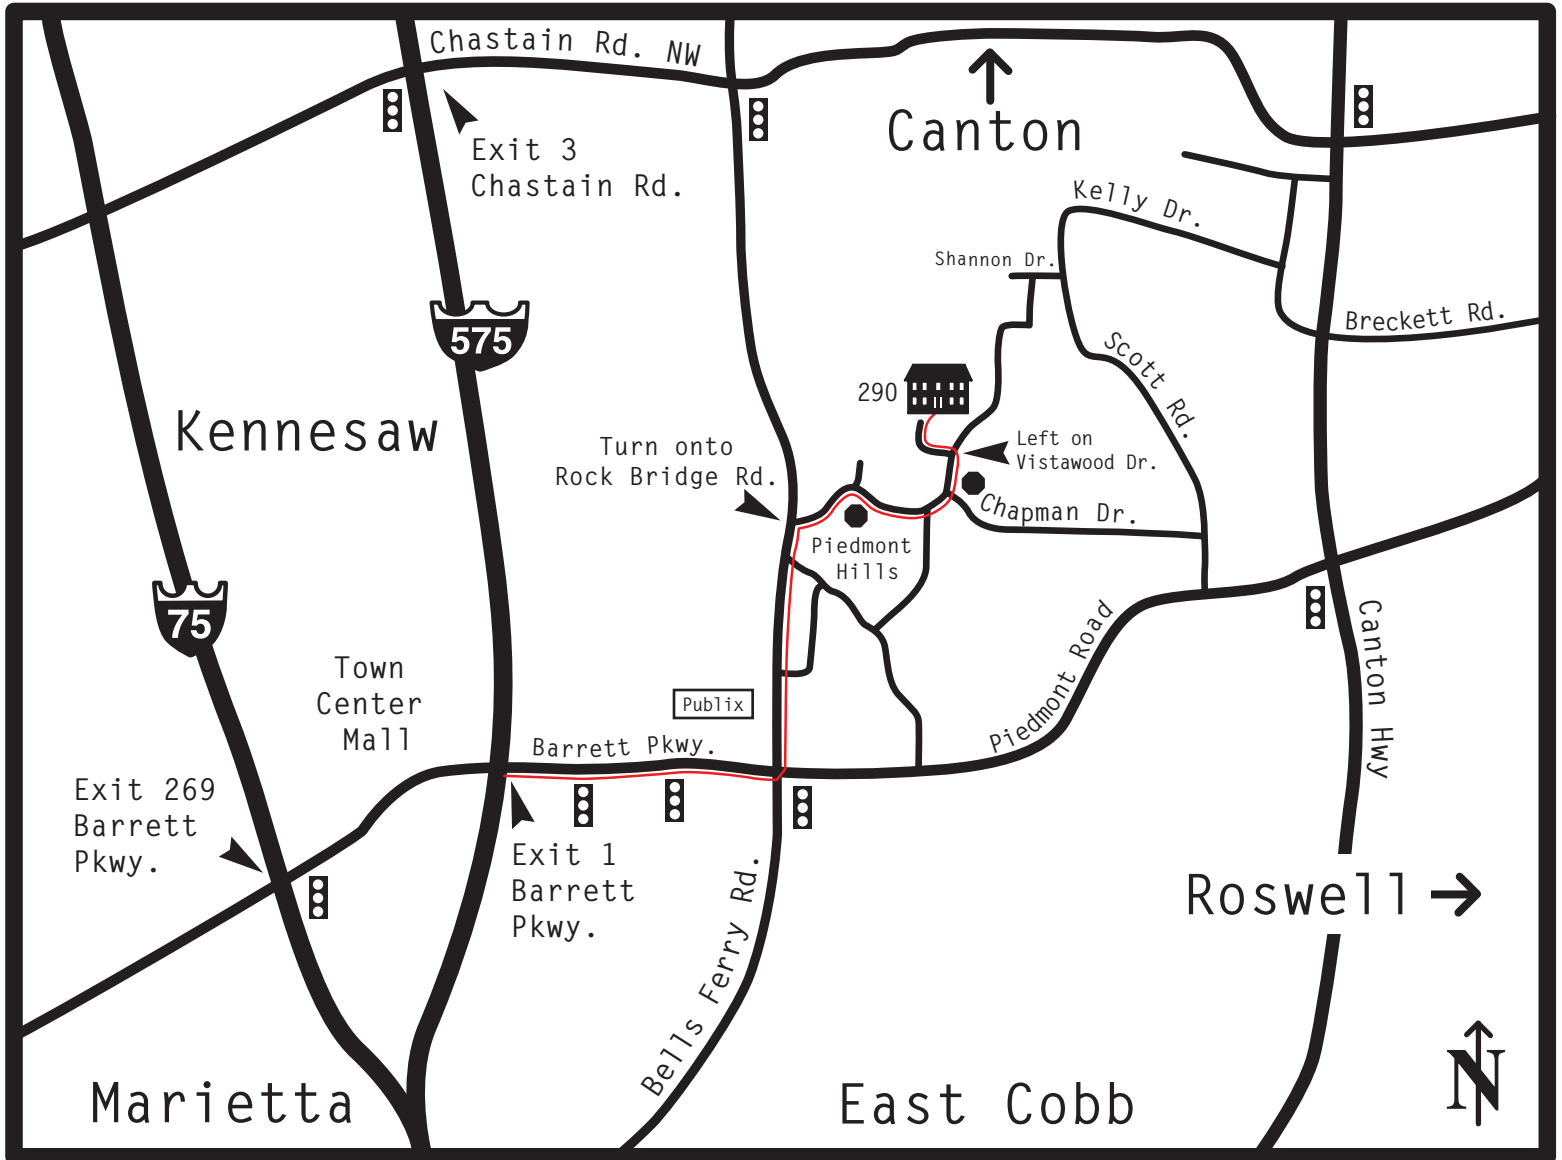

290 Vistawood Dr.
Marietta, GA 30066

678.797.1004

JAY MONTGOMERY
ILLUSTRATION

770.309.6004

www.jaymontgomery.com
jay@jaymontgomery.com

Directions to Jay Montgomery's Studio:

Take 75 N to **575 N**

(It's NOT waay out there! It's only 10 miles outside the perimeter)

Take the first exit (exit 1) **Barrett Parkway** at the end of the ramp

Turn **Right** onto Barrett Parkway, go 3/4 of a mile to the 3rd light past Barnes Noble, Publix and then

Turn **Left** onto **Bells Ferry Rd.** go about a 1/2 mile and

Turn at the 3rd **right** onto **Rock Bridge Rd.** (look for a subdivision sign "**Piedmont Hills**" with a painting of a bridge.)

Curve around and go just past the second stop sign and then immediately

Turn at the first **Left** onto **Vistawood Drive**, go up a small hill to the end of the road to the cul-de-sac

We are the green house with flower box windows on the **right**, # **290**

Park in the cul-de-sac or on our driveway. Walk into the garage on the left side and knock on the door and I'll be there to greet you.