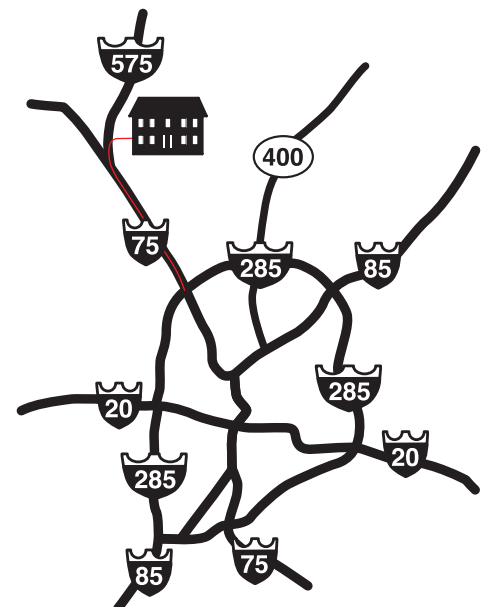

290 Vistawood Dr.
Marietta, GA 30066

678.797.1004

JAY MONTGOMERY
ILLUSTRATION

770.309.6004

www.jaymontgomery.com
jay@jaymontgomery.com

Directions to Jay Montgomery's Studio:

Take 75 N to **575 N**

(It's NOT waay out there! It's only 10 miles outside the perimeter)

Take the first exit (exit 1) **Barrett Parkway** at the end of the ramp

Turn **Right** onto Barrett Parkway, go 3/4 of a mile to the 3rd light past Barnes Noble, Publix and then

Turn **Left** onto **Bells Ferry Rd.** go about a 1/2 mile and

Turn at the 3rd **right** onto **Rock Bridge Rd.** (look for a subdivision sign "**Piedmont Hills**" with a painting of a bridge.)

Curve around and go just past the second stop sign and then immediately

Turn at the first **Left** onto **Vistawood Drive**, go up a small hill to the end of the road to the cul-de-sac

We are the green house with flower box windows on the **right**, # **290**

Park in the cul-de-sac or on our driveway. Walk into the garage on the left side and knock on the door and I'll be there to greet you.

Home Phone: **678.797.1004**

ATLANTA